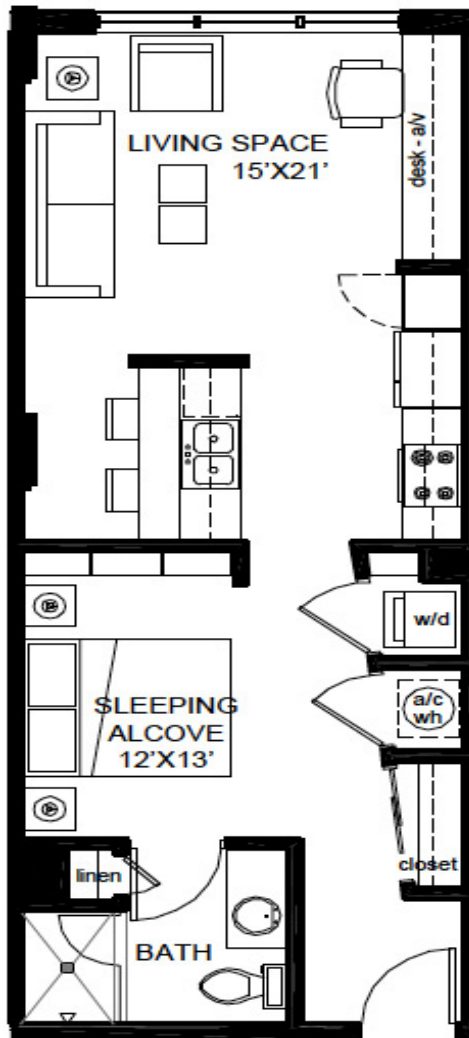

# UMBER

STUDIO | 620 SF +/- | LEVELS 7-14 | WEST & EAST

GRAND CENTRAL at KENNEDY

ALL THAT IS CENTRAL TO LIFE

GRANDCENTRALATKENNEDY.COM | 813.226.8735

ORAL REPRESENTATIONS CANNOT BE RELIED UPON AS CORRECTLY STATING REPRESENTATIONS OF THE SELLER. FOR CORRECT REPRESENTATIONS, MAKE REFERENCE TO THIS BROCHURE AND TO THE DOCUMENTS REQUIRED BY SECTION 718.503, FLORIDA STATUTES, TO BE FURNISHED BY A SELLER TO A BUYER OR LESSEE. This project has been filed in the state of Florida and no other state. This is not an offer to sell or solicitation of offers to buy the condominium units in states where such offer or solicitation cannot be made. Prices, availability and specifications are subject to change at any time without notice.