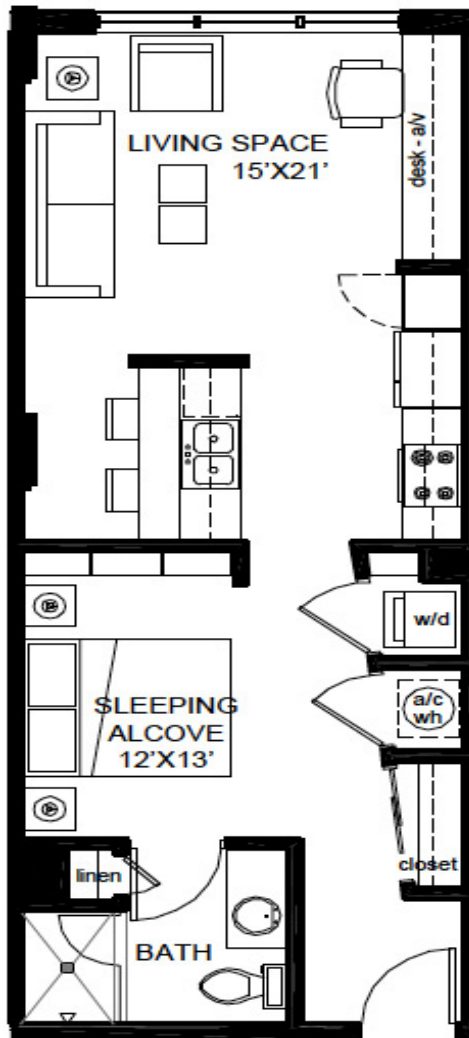

UMBER

STUDIO | 620 SF +/- | LEVELS 7-14 | WEST & EAST

GRAND CENTRAL at KENNEDY

ALL THAT IS CENTRAL TO LIFE

GRANDCENTRALATKENNEDY.COM | 813.226.8735

ORAL REPRESENTATIONS CANNOT BE RELIED UPON AS CORRECTLY STATING REPRESENTATIONS OF THE SELLER. FOR CORRECT REPRESENTATIONS, MAKE REFERENCE TO THIS BROCHURE AND TO THE DOCUMENTS REQUIRED BY SECTION 718.503, FLORIDA STATUTES, TO BE FURNISHED BY A SELLER TO A BUYER OR LESSEE. This project has been filed in the state of Florida and no other state. This is not an offer to sell or solicitation of offers to buy the condominium units in states where such offer or solicitation cannot be made. Prices, availability and specifications are subject to change at any time without notice.