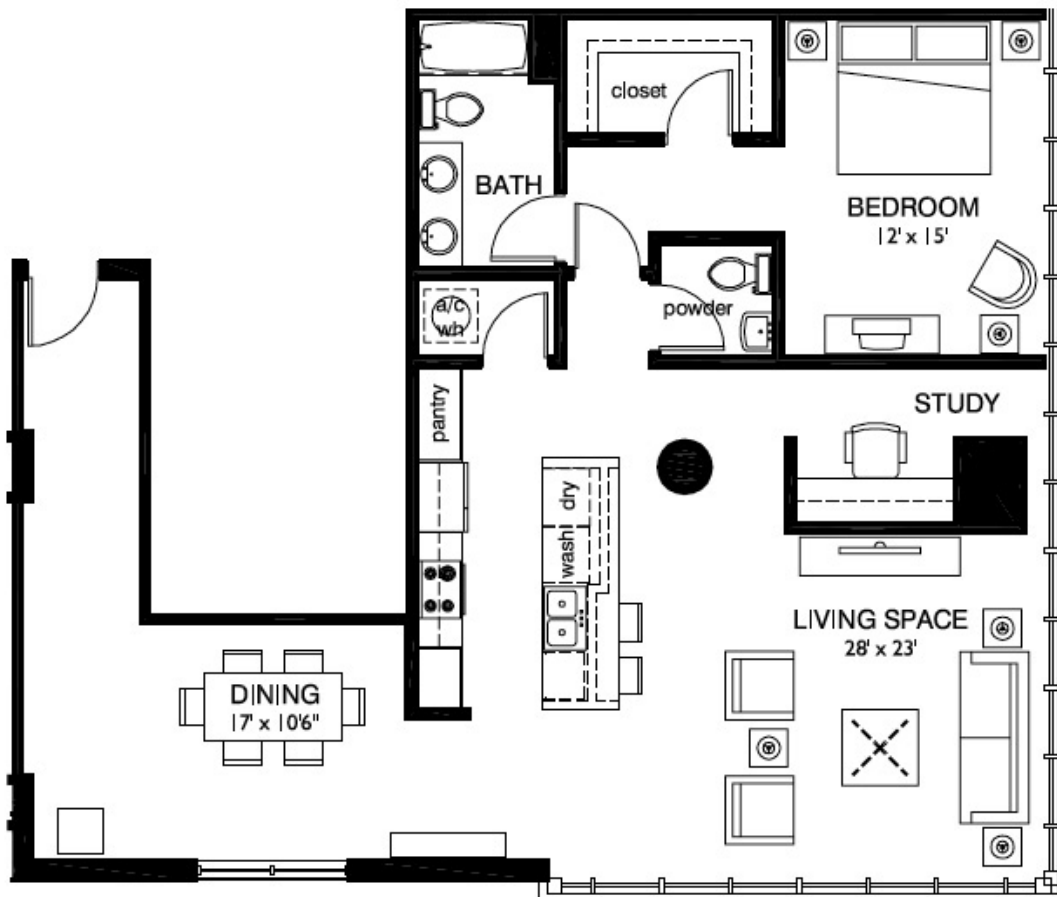

IVORY

1 BED WITH STUDY | 1.5 BATH | 1383 SF +/- | LEVELS 9-12 | EAST

GRAND CENTRAL at KENNEDY

ALL THAT IS CENTRAL TO LIFE

GRANDCENTRALATKENNEDY.COM | 813.226.8735

ORAL REPRESENTATIONS CANNOT BE RELIED UPON AS CORRECTLY STATING REPRESENTATIONS OF THE SELLER. FOR CORRECT REPRESENTATIONS, MAKE REFERENCE TO THIS BROCHURE AND TO THE DOCUMENTS REQUIRED BY SECTION 718.503, FLORIDA STATUTES, TO BE FURNISHED BY A SELLER TO A BUYER OR LESSEE. This project has been filed in the state of Florida and no other state. This is not an offer to sell or solicitation of offers to buy the condominium units in states where such offer or solicitation cannot be made. Prices, availability and specifications are subject to change at any time without notice.